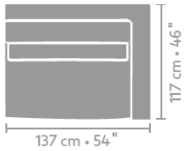

element with 1 arm L/R deep