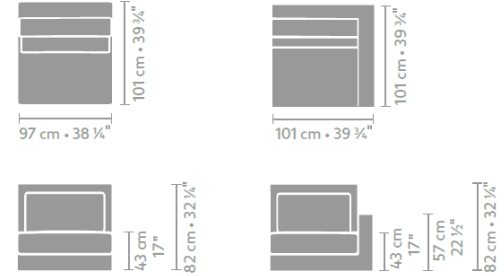

4 seater undeeep

**4,5 seater undeeep**

**longchair undeeep**

**element with 1 arm L/R undeeep**

**central element undeeep**

**square corner undeeep**

**ottoman undeeep**

**lumbar pillow 74 x 31**

**lumbar pillow 94 x 31**

**armchair deep**

**loveseat deep**

**2,5 seater deep**

**3 seater deep**

**4 seater deep**

Kok Wooncenter productinformatie

**4,5 seater deep**