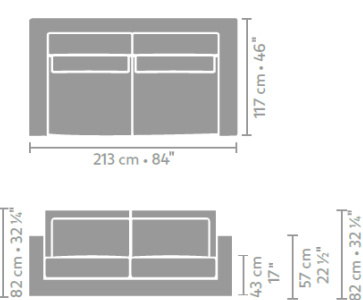

4 seater undeeep

**4,5 seater undeeep**

**longchair undeeep**

**element with 1 arm L/R undeeep**

**central element undeeep**

**square corner undeeep**

**ottoman undeeep**

**lumbar pillow 74 x 31**

**lumbar pillow 94 x 31**

**armchair deep**

**loveseat deep**

**2,5 seater deep**

**3 seater deep**

**4 seater deep**

Kok Wooncenter productinformatie

**4,5 seater deep**