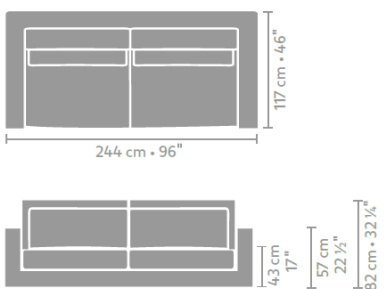

4 seater undeeep

**4,5 seater undeeep**

**longchair undeeep**

**element with 1 arm L/R undeeep**

**central element undeeep**

**square corner undeeep**

**ottoman undeeep**

**lumbar pillow 74 x 31**

**lumbar pillow 94 x 31**

**armchair deep**

**loveseat deep**

**2,5 seater deep**

**3 seater deep**

**4 seater deep**

Kok Wooncenter productinformatie

**4,5 seater deep**