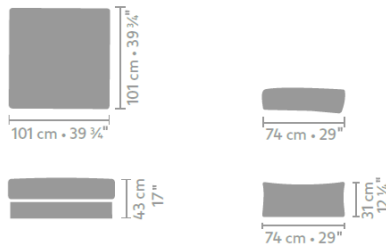

4 seater undeeep

**4,5 seater undeeep**

**longchair undeeep**

**element with 1 arm L/R undeeep**

**central element undeeep**

**square corner undeeep**

**ottoman undeeep**

**lumbar pillow 74 x 31**

**lumbar pillow 94 x 31**

**armchair deep**

**loveseat deep**

**2,5 seater deep**

**3 seater deep**

**4 seater deep**

Kok Wooncenter productinformatie

**4,5 seater deep**