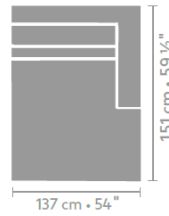

4 seater undeeep

**4,5 seater undeeep**

**longchair undeeep**

**element with 1 arm L/R undeeep**

**central element undeeep**

**square corner undeeep**

**ottoman undeeep**

**lumbar pillow 74 x 31**

**lumbar pillow 94 x 31**

**armchair deep**

**loveseat deep**

**2,5 seater deep**

**3 seater deep**

**4 seater deep**

Kok Wooncenter productinformatie

**4,5 seater deep**