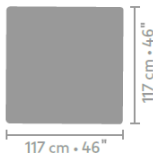

Kok Wooncenter productinformatie

Stof Ponza – Exclusieve Linteloof stof voor Kok Wooncenter met een aantrekkelijke prijs