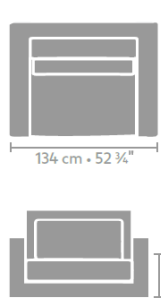

4 seater undeeep

**4,5 seater undeeep**

**longchair undeeep**

**element with 1 arm L/R undeeep**

**central element undeeep**

**square corner undeeep**

**ottoman undeeep**

**lumbar pillow 74 x 31**

**lumbar pillow 94 x 31**

**armchair deep**

**loveseat deep**

**2,5 seater deep**

**3 seater deep**

**4 seater deep**

Kok Wooncenter productinformatie

**4,5 seater deep**