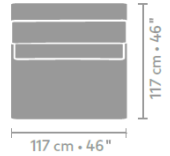

central element deep