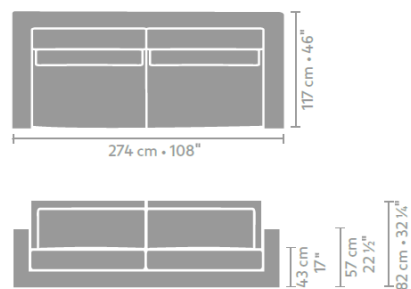

4 seater undeeep

**4,5 seater undeeep**

**longchair undeeep**

**element with 1 arm L/R undeeep**

**central element undeeep**

**square corner undeeep**

**ottoman undeeep**

**lumbar pillow 74 x 31**

**lumbar pillow 94 x 31**

**armchair deep**

**loveseat deep**

**2,5 seater deep**

**3 seater deep**

**4 seater deep**

Kok Wooncenter productinformatie

**4,5 seater deep**