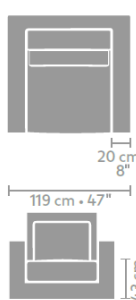

4 seater undeeep

**4,5 seater undeeep**

**longchair undeeep**

**element with 1 arm L/R undeeep**

**central element undeeep**

**square corner undeeep**

**ottoman undeeep**

**lumbar pillow 74 x 31**

**lumbar pillow 94 x 31**

**armchair deep**

**loveseat deep**

**2,5 seater deep**

**3 seater deep**

**4 seater deep**

Kok Wooncenter productinformatie

**4,5 seater deep**