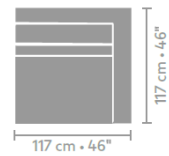

square corner deep