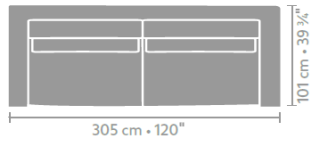

**lumbar pillow 94 x 31**

**armchair deep**

**loveseat deep**

**2,5 seater deep**

**3 seater deep**

**4 seater deep**

Kok Wooncenter productinformatie

**4,5 seater deep**